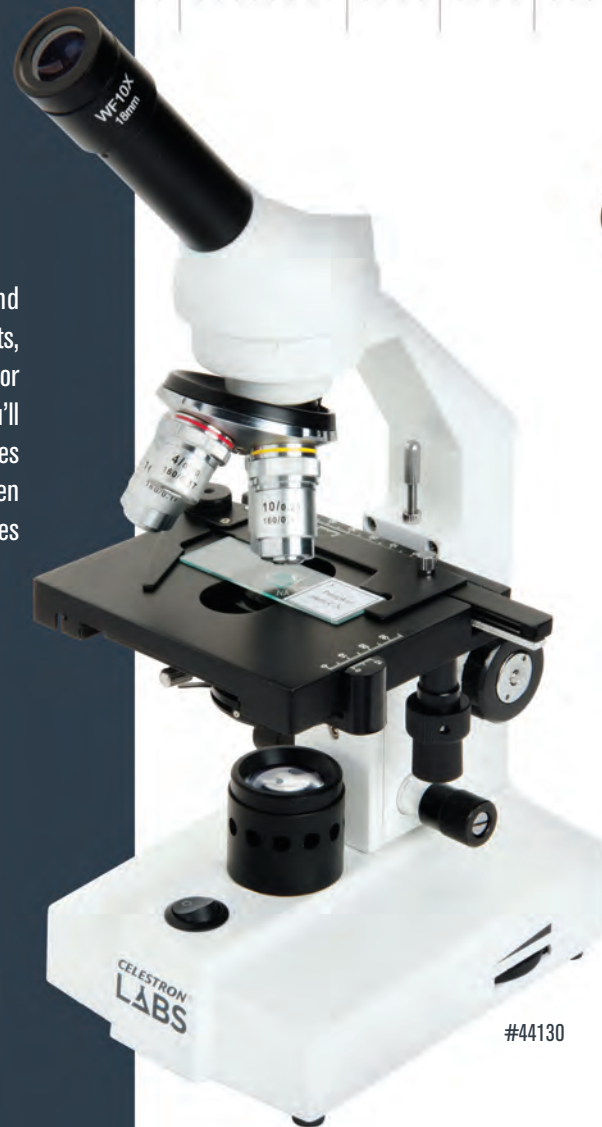

#44310

HD DIGITAL MICROSCOPE IMAGER

This HD digital imager is constructed from high grade aluminum. The internal 5MP CMOS sensor acts as a 30x eyepiece and turns any traditional light microscope into a USB connected digital microscope.

#44422

MICRO FI

A WiFi enabled, portable low power (up to 80x) handheld microscope with 6 LED adjustable ring illuminator and adjustable stand. Creates its own Wi-Fi network and can support up to 3 smart devices. Compatible with iPhones, iPads and all Android smart devices.

#44313

CELESTRON[®] LABS

Introducing Celestron's new family of compound and stereo microscopes. Made from high-quality parts, these metal-bodied microscopes are durable enough for use in the classroom or a professional lab. Inside, you'll find Celestron's signature optics with all-glass objectives providing sharp views with excellent detail. All seven models in the Celestron Labs family include prepared slides or 3D bug specimens to get you observing right away.

#44208

#44130

#44132

Select models offer advanced features like an Abbe condenser or coaxial focus, while others are battery-powered for use in the field. Two models even offer a binocular head for comfortable extended viewing sessions. The possibilities are endless. Choose your Celestron Labs microscope and begin your exploration!